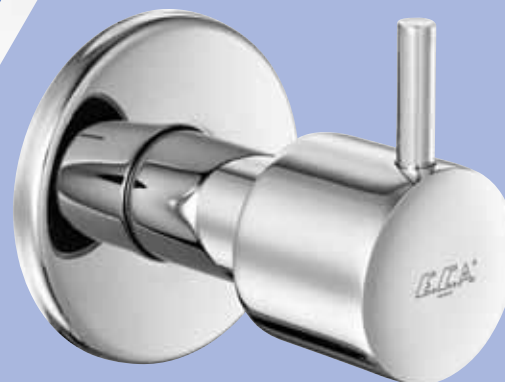

Bridge Type Bathtub Mixer
102102312EX

Floor Mounted
Bath Mixer
102102313EX

Mix Minimal

Minimal Shower Column Mixer
402102235EX

Leg Mounted Bath Filler
402102090EX

Leg Mounted Bath Mixer
402102137EX

Filtered Stop Tap
102111095EX

1/2" Concealed Stop Valve -
180 Deg. Ceramic Headwork
102126457EX

1/2" Concealed Stop Valve -
Closed System Headwork
102126456EX

1/2" Concealed Stop Valve
102126441EX

Mix Cubic

Mix Cubic Series reflecting the best harmonious aesthetical appearance of angular composition is an ambitious product due to its adaptability to every type of sinks emphasizing the importance of ergonomics.