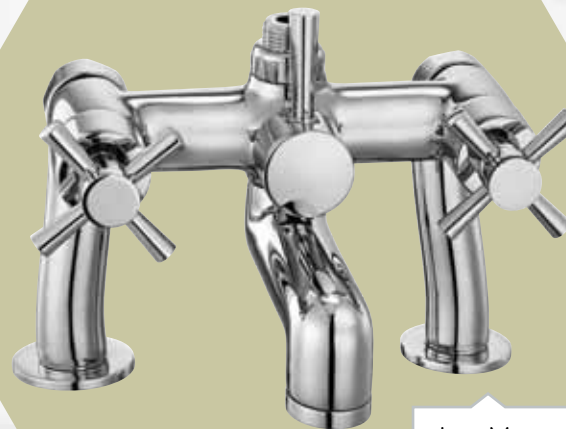

Bridge Type Bath Filler
402102108EX

Leg Mounted Bath Mixer
402102143EX