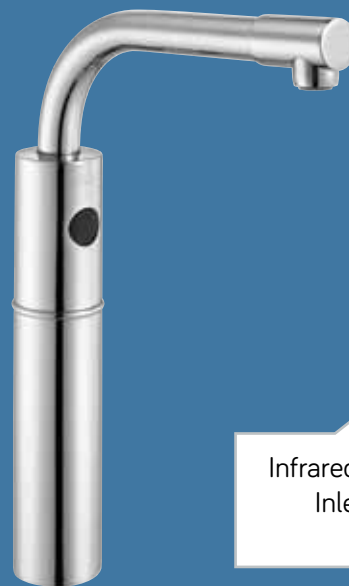

Infrared Tall Basin Tap - Single
Inlet (Battery Operated)
108108011EX

Infrared Tall Basin Tap - Single
Inlet (Mains Operated)
108108012EX

Thermostatic

Now, you have the chance to use two different mixers at any desired temperature at the same time. E.C.A thermostatic mixers eliminating the effect of hot and cold water pressure waves provide you with the comfort of using the water at temperature you adjusted.