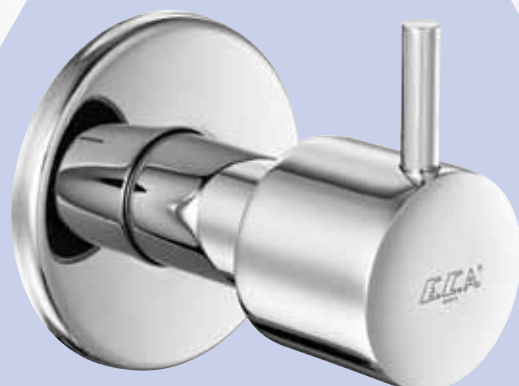

Diagonal

A different form that looks like a "Z letter" on the output end represents the main character of the product with an original appearance at the same time. Style, functionality and comfort are combined with each other in Diagonal Series for you to change your life and your bathrooms.

Bridge Type Bathtub Mixer
102102312EX

Floor Mounted
Bath Mixer
102102313EX

Mix Minimal

Minimal Shower Column Mixer
402102235EX

Leg Mounted Bath Filler
402102090EX

Leg Mounted Bath Mixer
402102137EX

Filtered Stop Tap
102111095EX

1/2" Concealed Stop Valve -
180 Deg. Ceramic Headwork
102126457EX

1/2" Concealed Stop Valve -
Closed System Headwork
102126456EX

1/2" Concealed Stop Valve
102126441EX

Mix Cubic

Mix Cubic Series reflecting the best harmonious aesthetical appearance of angular composition is an ambitious product due to its adaptability to every type of sinks emphasizing the importance of ergonomics.