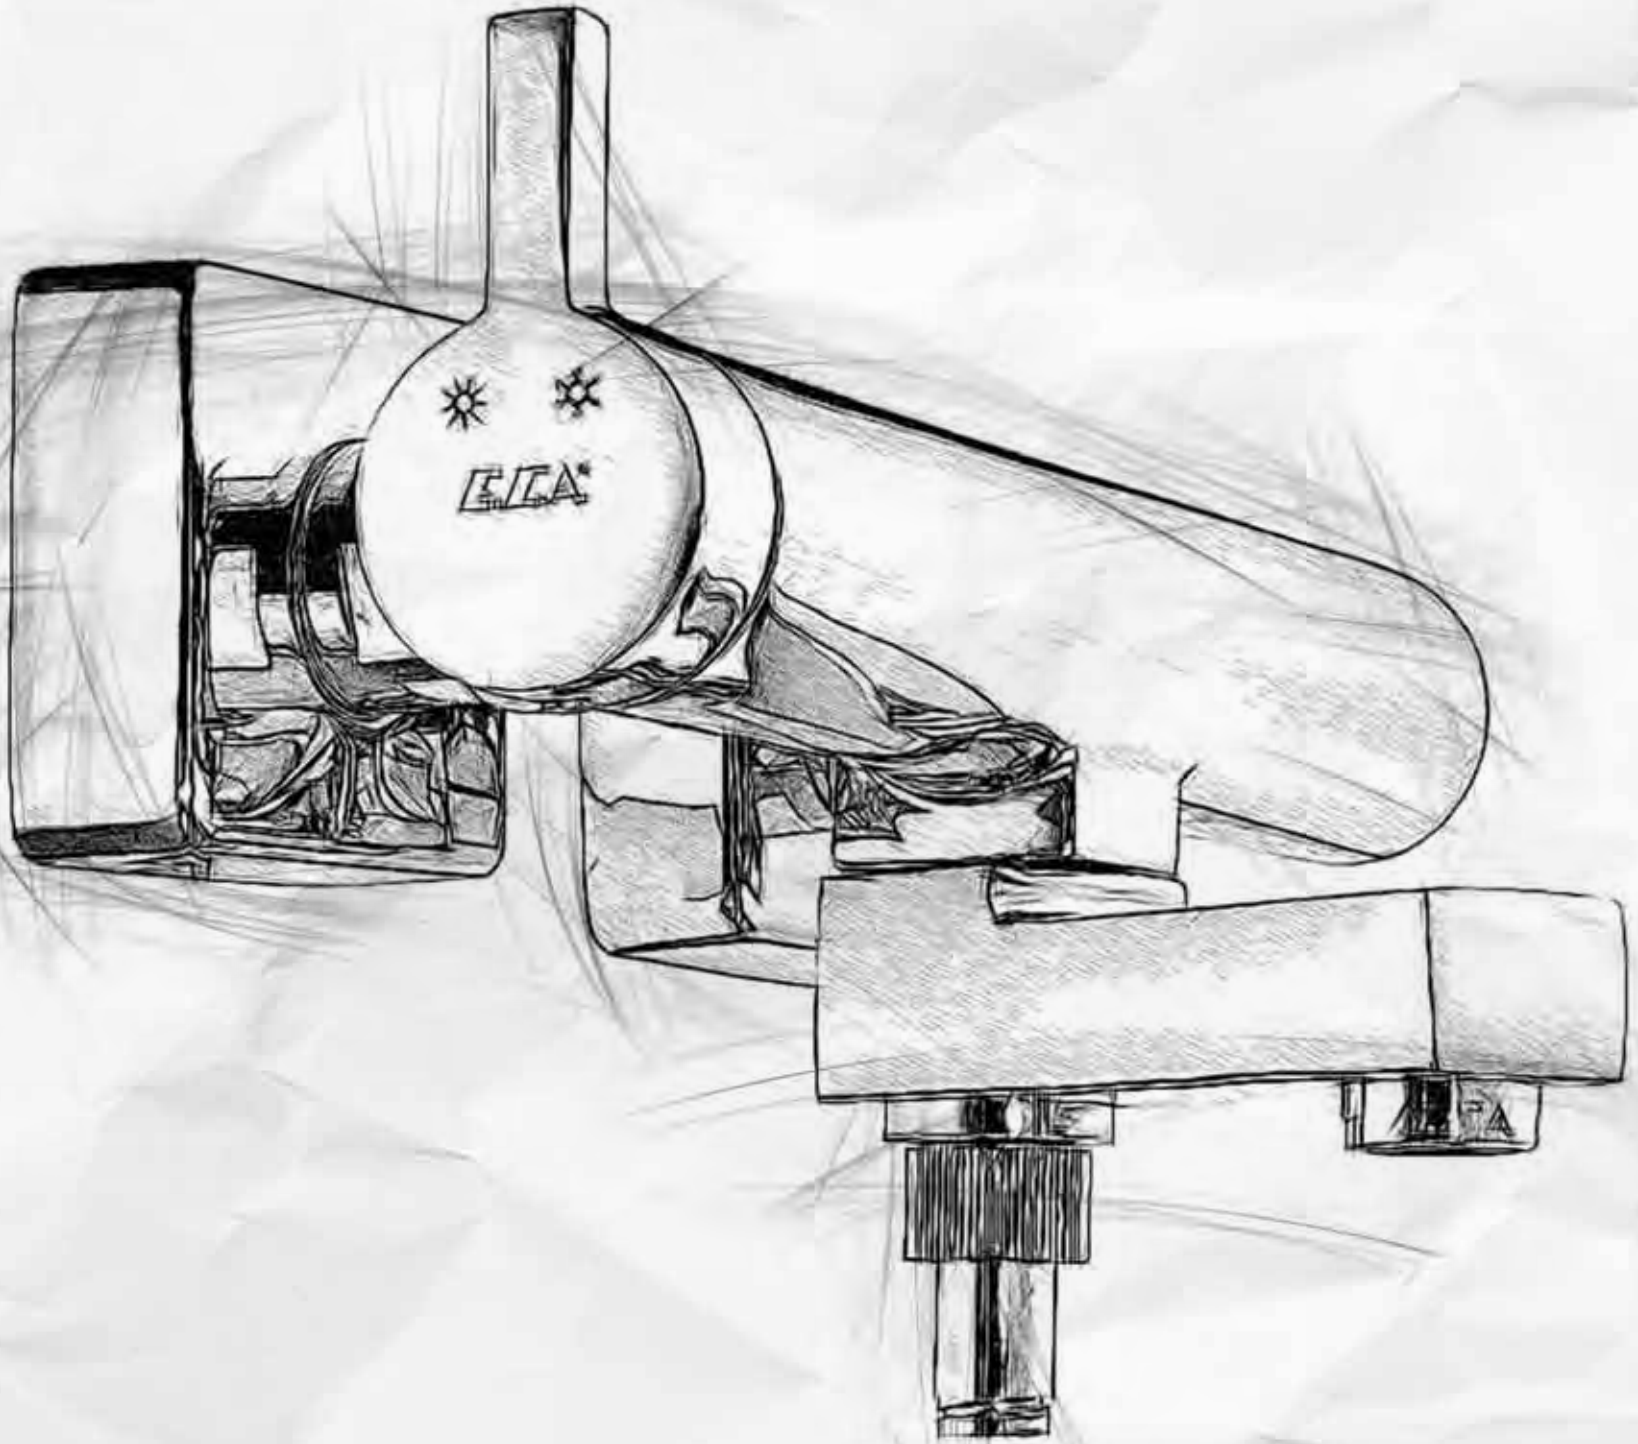

Basin Mixer with Semi Pop-Up
402108251EX

Bath Mixer
402102250EX

Shower Mixer
402154004EX

Mina

E.C.A Mina Series is the new leader of minimalism with its simple and modest lines is designed to serve functionality with circular, angular and geometrical forms. Due to its "cold water position" present in the bathroom and shower mixers, it provides maximum water and energy saving without hand burning.