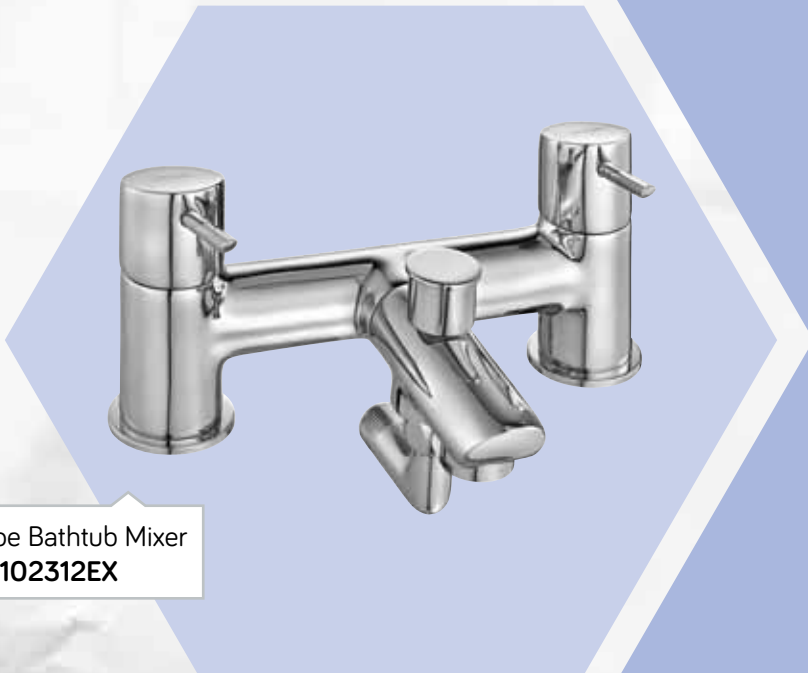

Bridge Type Bathtub Mixer
102102312EX