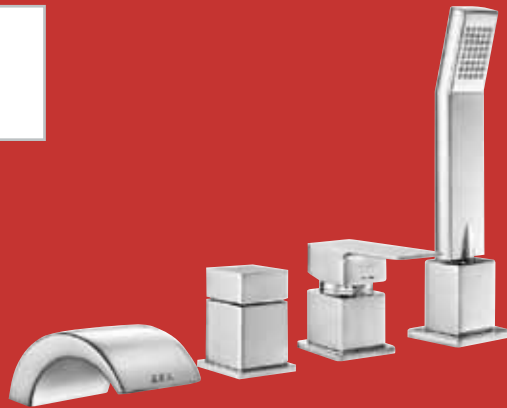

1/2" Concealed Stop Valve
102126458EX

Stop Tap
102111076EX

Basin Waste
102119017EX

Outlet Elbow
102126388EX

Elidis

Elidis Series pointing the selective preferences due to its simple and absolute lines, takes the best place in the product portfolio as the leader of minimalist movement in our era.