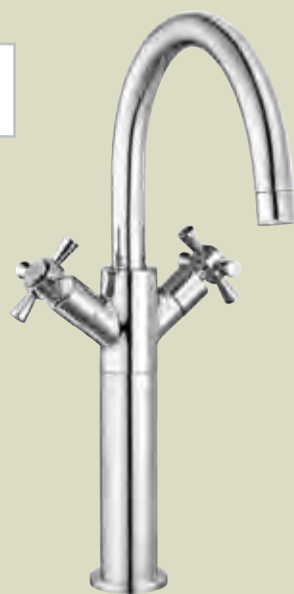

Tall Basin Mixer
102108614EX