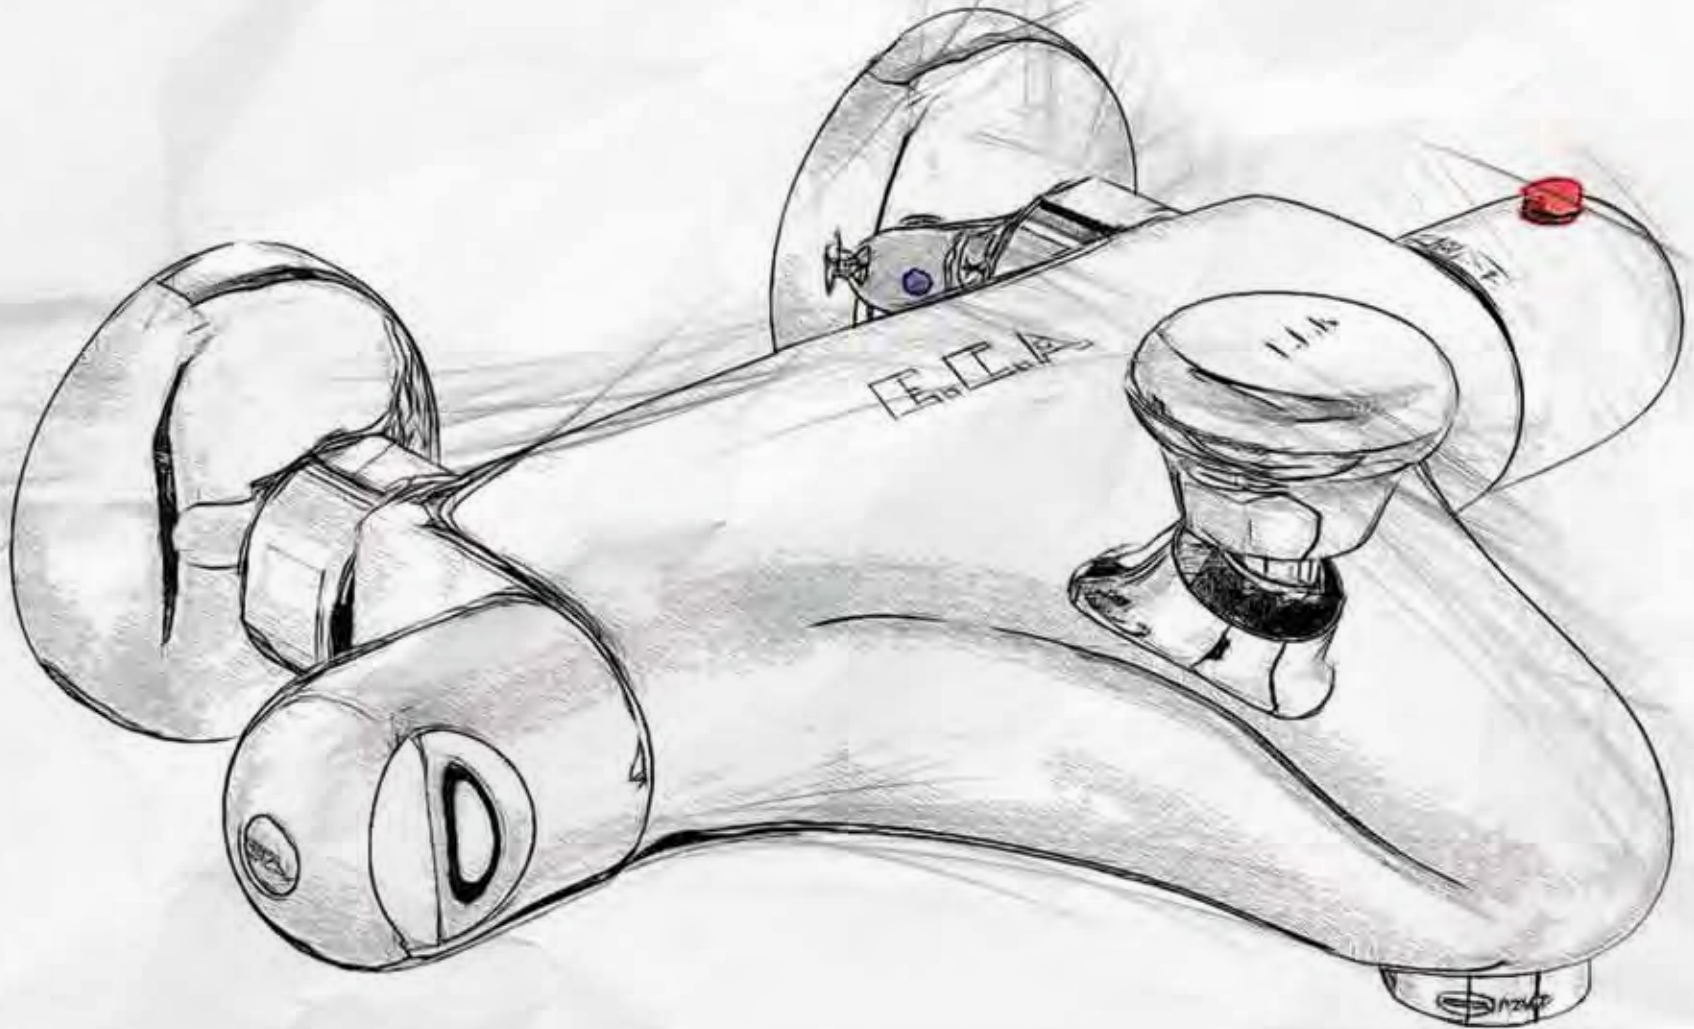

Thermostatic