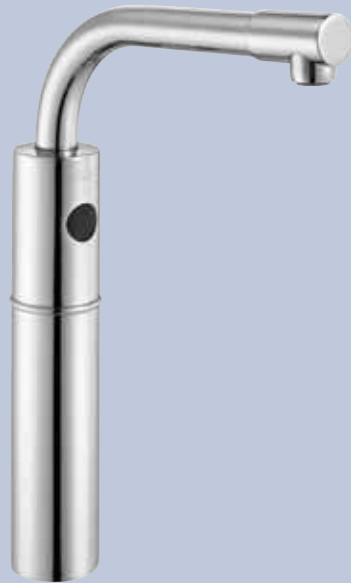

Infrared Tall Basin Tap - Single
Inlet (Battery Operated)
108108011EX

Infrared Tall Basin Tap - Single
Inlet (Mains Operated)
108108012EX

Thermostatic

Now, you have the chance to use two different mixers at any desired temperature at the same time. E.C.A thermostatic mixers eliminating the effect of hot and cold water pressure waves provide you with the comfort of using the water at temperature you adjusted.