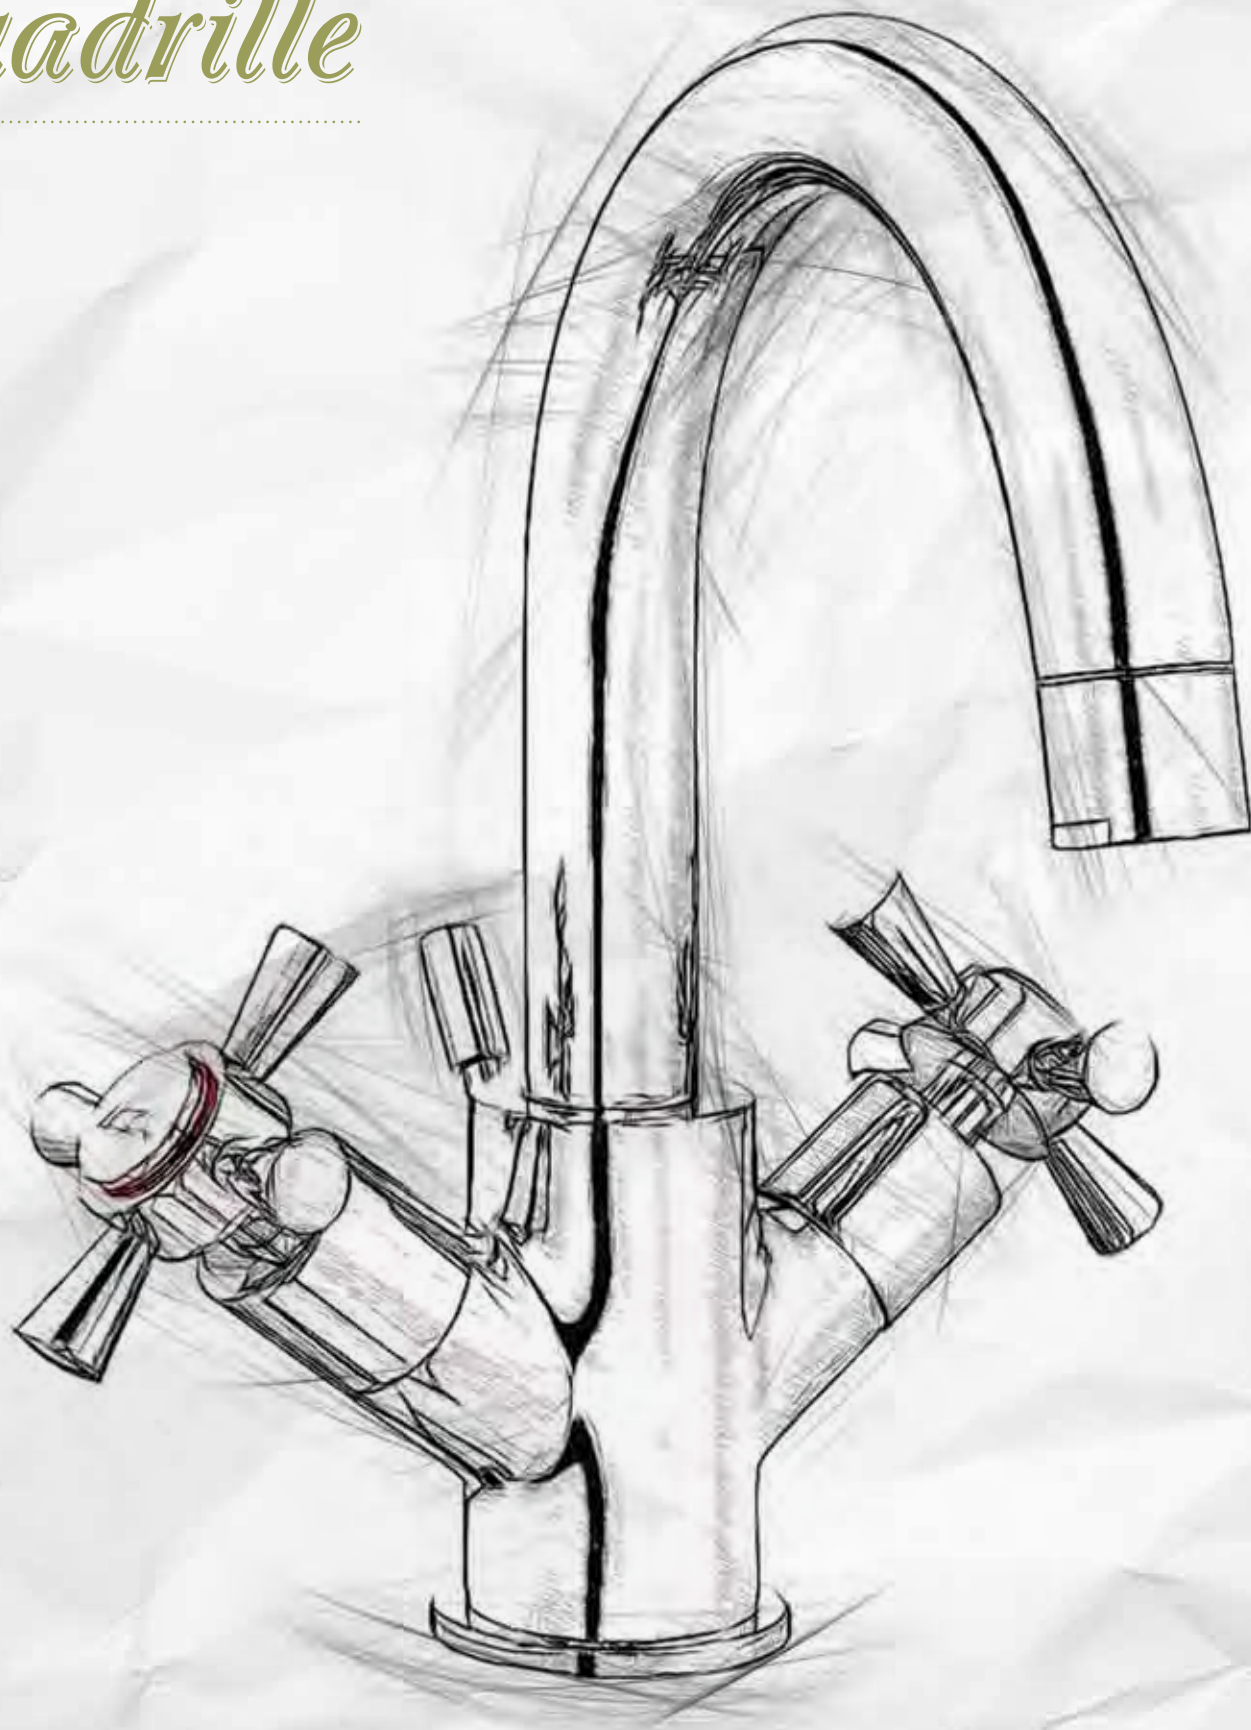

Sink Mixer
102208003EX

Bidet Mixer with Full Pop-Up
102210063EX

Fountain Basin Tap
102209223EX

Laundry Tap
102209001EX

Stop Tap
102211001EX

Concealed Stop Valve
102251001EX

Quadrille

Quadrille Series, an essential design of classical bathrooms, was designed to meet all your needs with a wide range of alternative products. This product with ceramic headwork and two hand wheels addresses distinctive preferences as well as comfort of user.

Quadrille

Opening-closing mechanism of hand wheel which is extremely stylish has also rather simple control... Quadrille Series that is designed with cylindrical and angular form ensures a perfect fit by adding value to classic bathrooms due to its different options of coating.