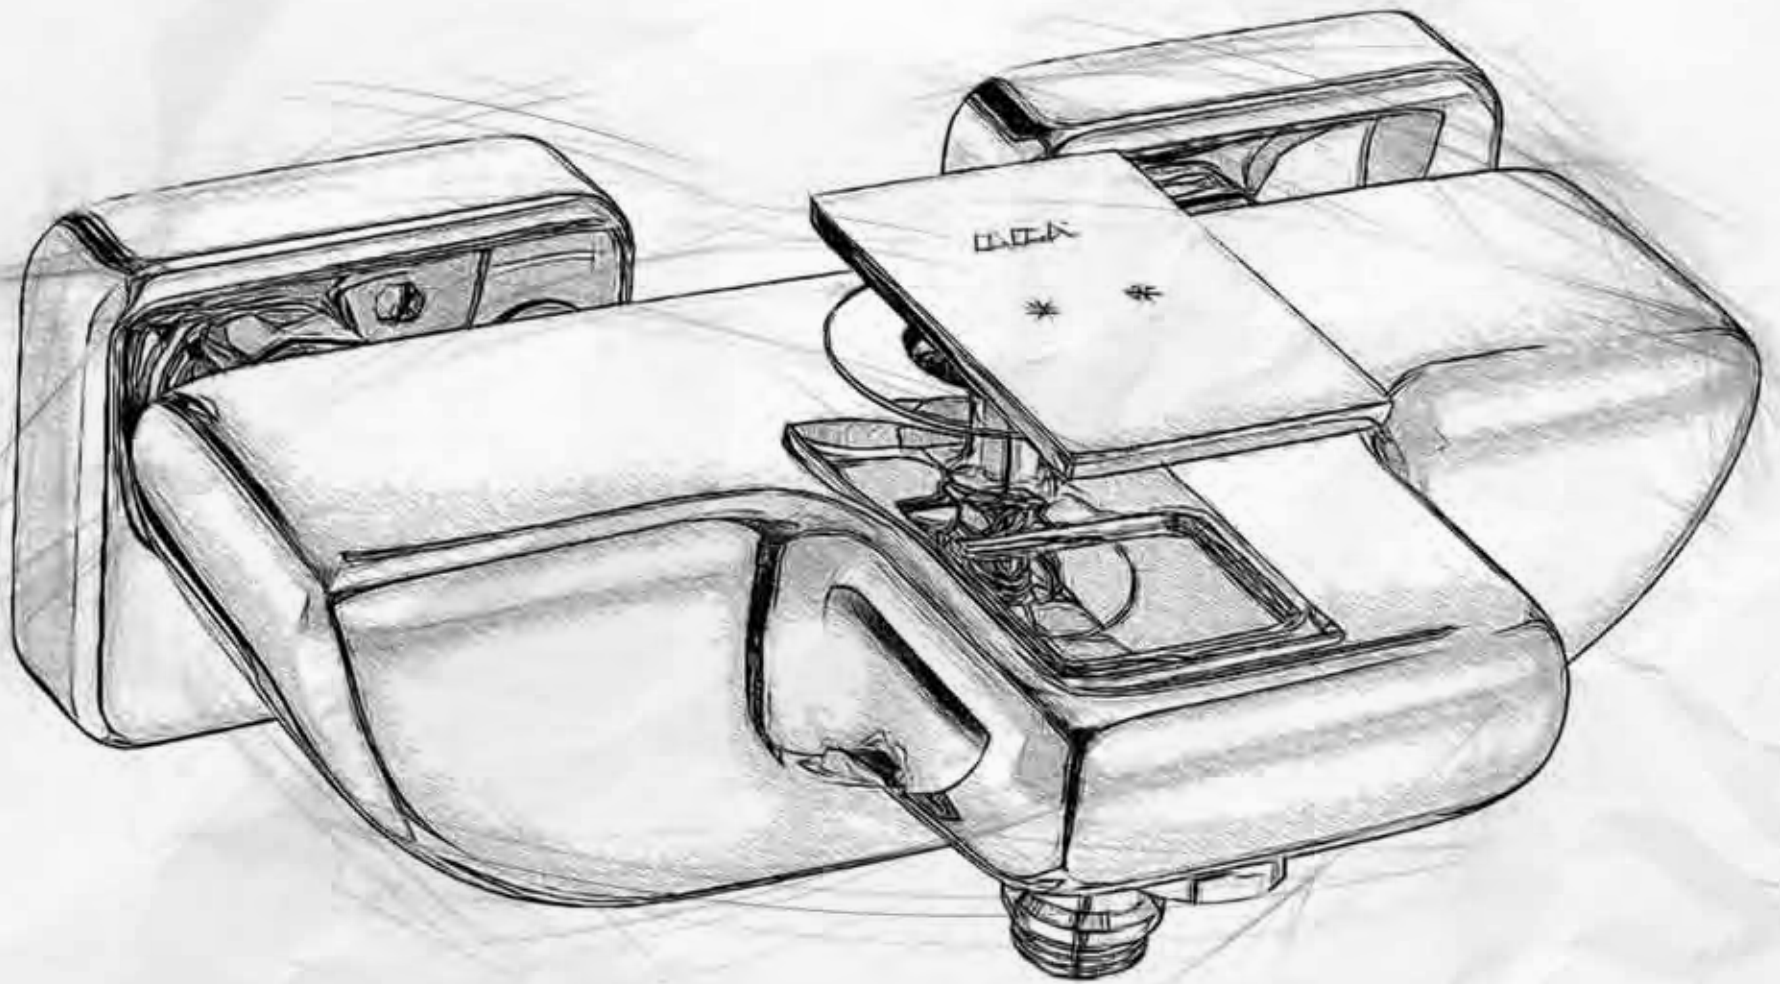

Basin Mixer
102108723EX

Tall Basin Mixer
102108764EX

Tall Basin Mixer with
Semi Pop-Up
402108244EX

Concealed Basin Mixer
102106036EX

Bath Mixer
102102409EX

Floor Mounted Bath Filler
102162001EX

Neva

Neva Series, designed to appeal the new generation technological lines in the world of design, serves the perfect combination of form from circular to rectangular. Neva Series combining the new lines with the previous design of E.C.A is the new favorite of bathrooms.