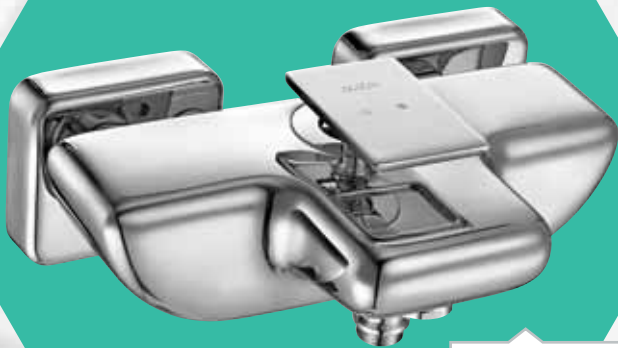

Bath Mixer
102102443EX