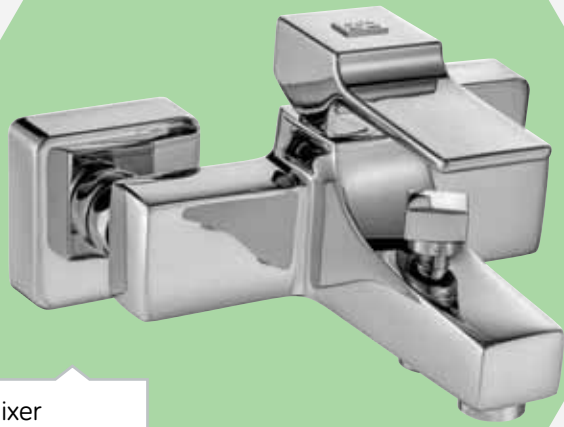

Caro

It is a special user friendly product with special cartridge having adjustable temperature and flow limiter, cost efficiency with water and energy saving and adjustable specifications by only removing the top cap without demounting the lever. Caro Series is an ideal product for modern and attractive bathrooms due to its geometric and slightly cubic form.

Earo

Basin Mixer
102108892EX

Basin Mixer with Semi Pop-Up
102108899EX

Tall Basin Mixer
102108908EX

Tall Basin Mixer with Semi Pop-Up
102108910EX

Bath Mixer
102102424EX

Shower Mixer
102154001EX

Sink Mixer
102118002EX