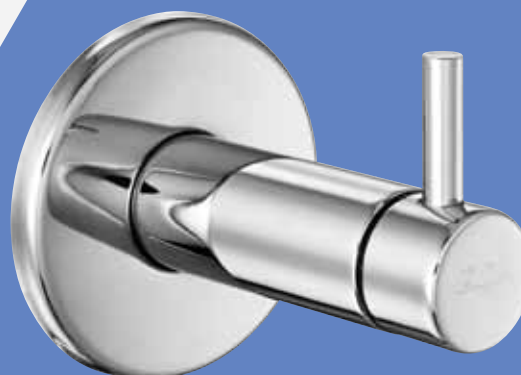

1/2" Concealed Stop Valve -
180 Deg. Ceramic Headwork
102126457EX

1/2" Concealed Stop Valve -
Closed System Headwork
102126456EX

1/2" Concealed Stop Valve
102126441EX

Mix Cubic

Mix Cubic Series reflecting the best harmonious aesthetical appearance of angular composition is an ambitious product due to its adaptability to every type of sinks emphasizing the importance of ergonomics.