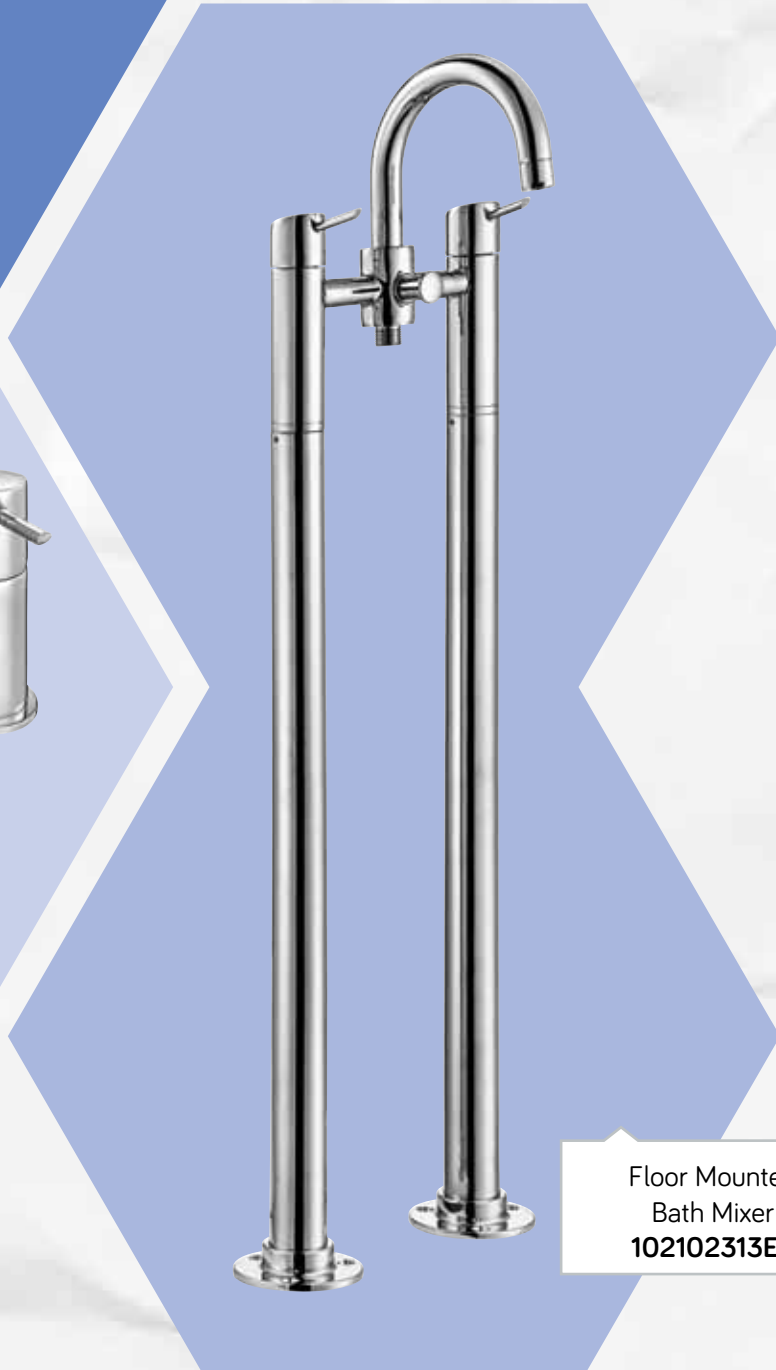

Concealed Bath Mixer
102102379EX

Semi Concealed Bath Mixer
102102241EX

Floor Mounted
Bath Mixer
102102313EX