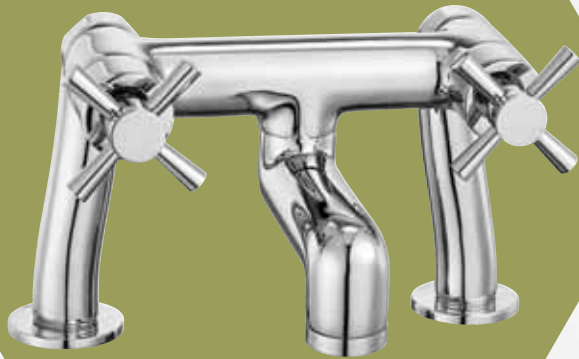

Bridge Type Bath Mixer
402102098EX

Leg Mounted Bath Filler
402102043EX