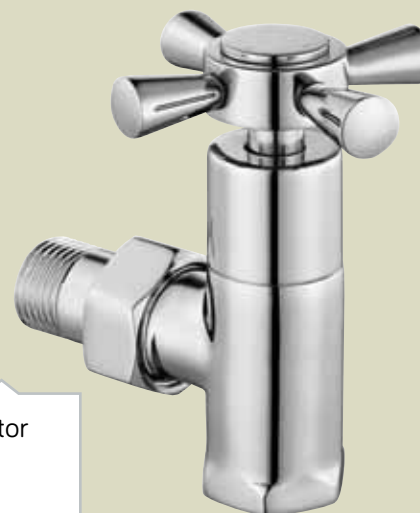

Bath Tap (Cold)
402109036EX

Laundry Tap W/O Union
102109205EX

Bath Tap (Hot)
402109035EX

Quadrille

Stop Tap with 2 Outlets
10211090EX

Stop Tap
10211079EX

1/2" Angled Radiator
Valve 15 mm
402120005EX

1/2" Concealed Stop Valve
102126193EX

1/2" Straight Radiator
Valve 15 mm
402120010EX

3/4" Concealed Stop Valve
102126359EX

*Technological
Products*

Infrared Basin Taps

E.C.A's infrared faucets perceive your hands without touching; thus starts and ends the operation when you draw back your hands. Particularly for the common areas, it provides distinguished hygiene as well as hundreds of tons of water saving.