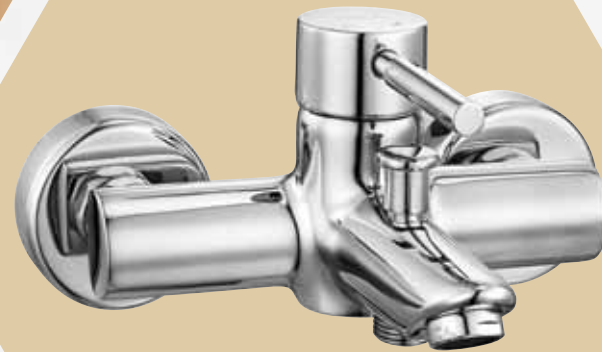

Bath Mixer
402102189EX