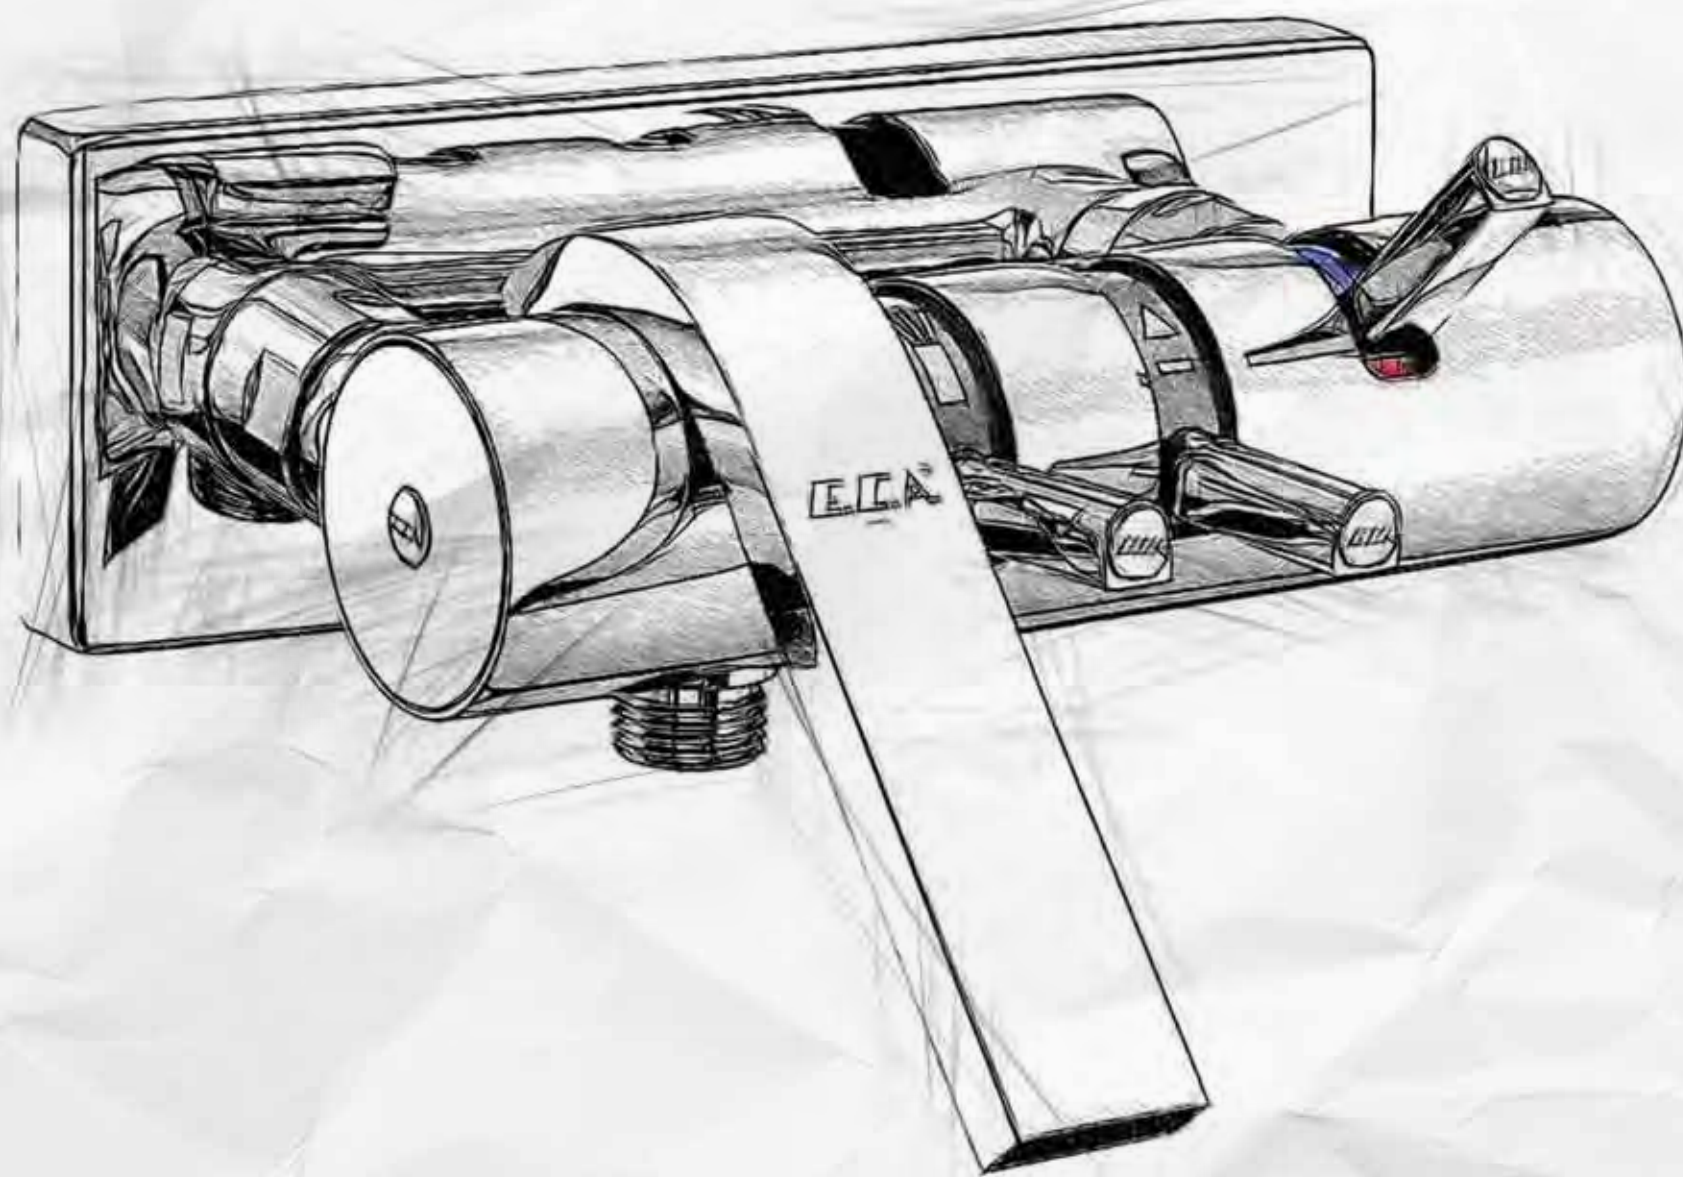

2012
Good Design Award

Electra

Concealed Bath Mixer
102102444EX

Basin Mixer
102108927EX

Sink Mixer
102118035EX

Concealed Basin Mixer
102105124EX

Primemix

Primemix Series removes the necessity of re-adjustment of the temperature each time due to its patented special cartridge enabling you to adjust the water flow and temperature adjustment individually.