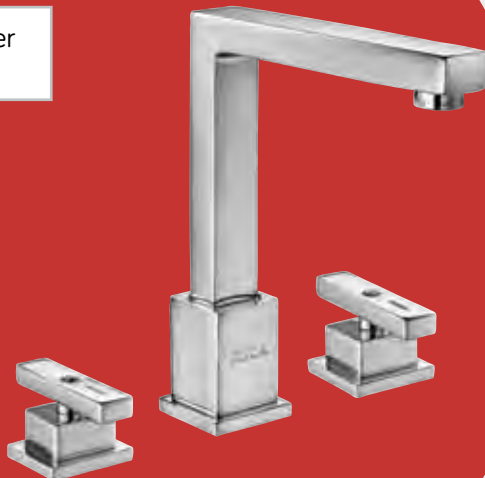

Concealed Basin Mixer
102105077EX