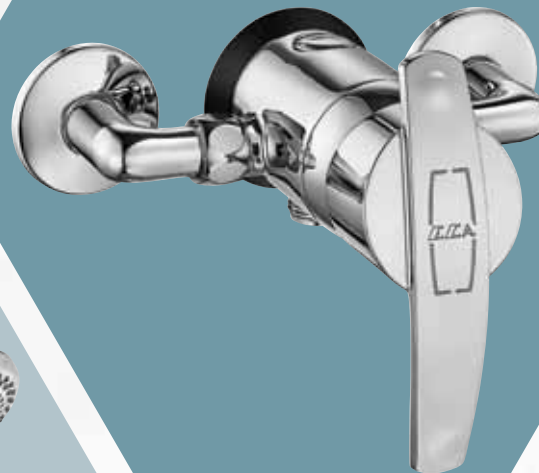

Mix Eubic

Concealed Shower Mixer
402102131EX