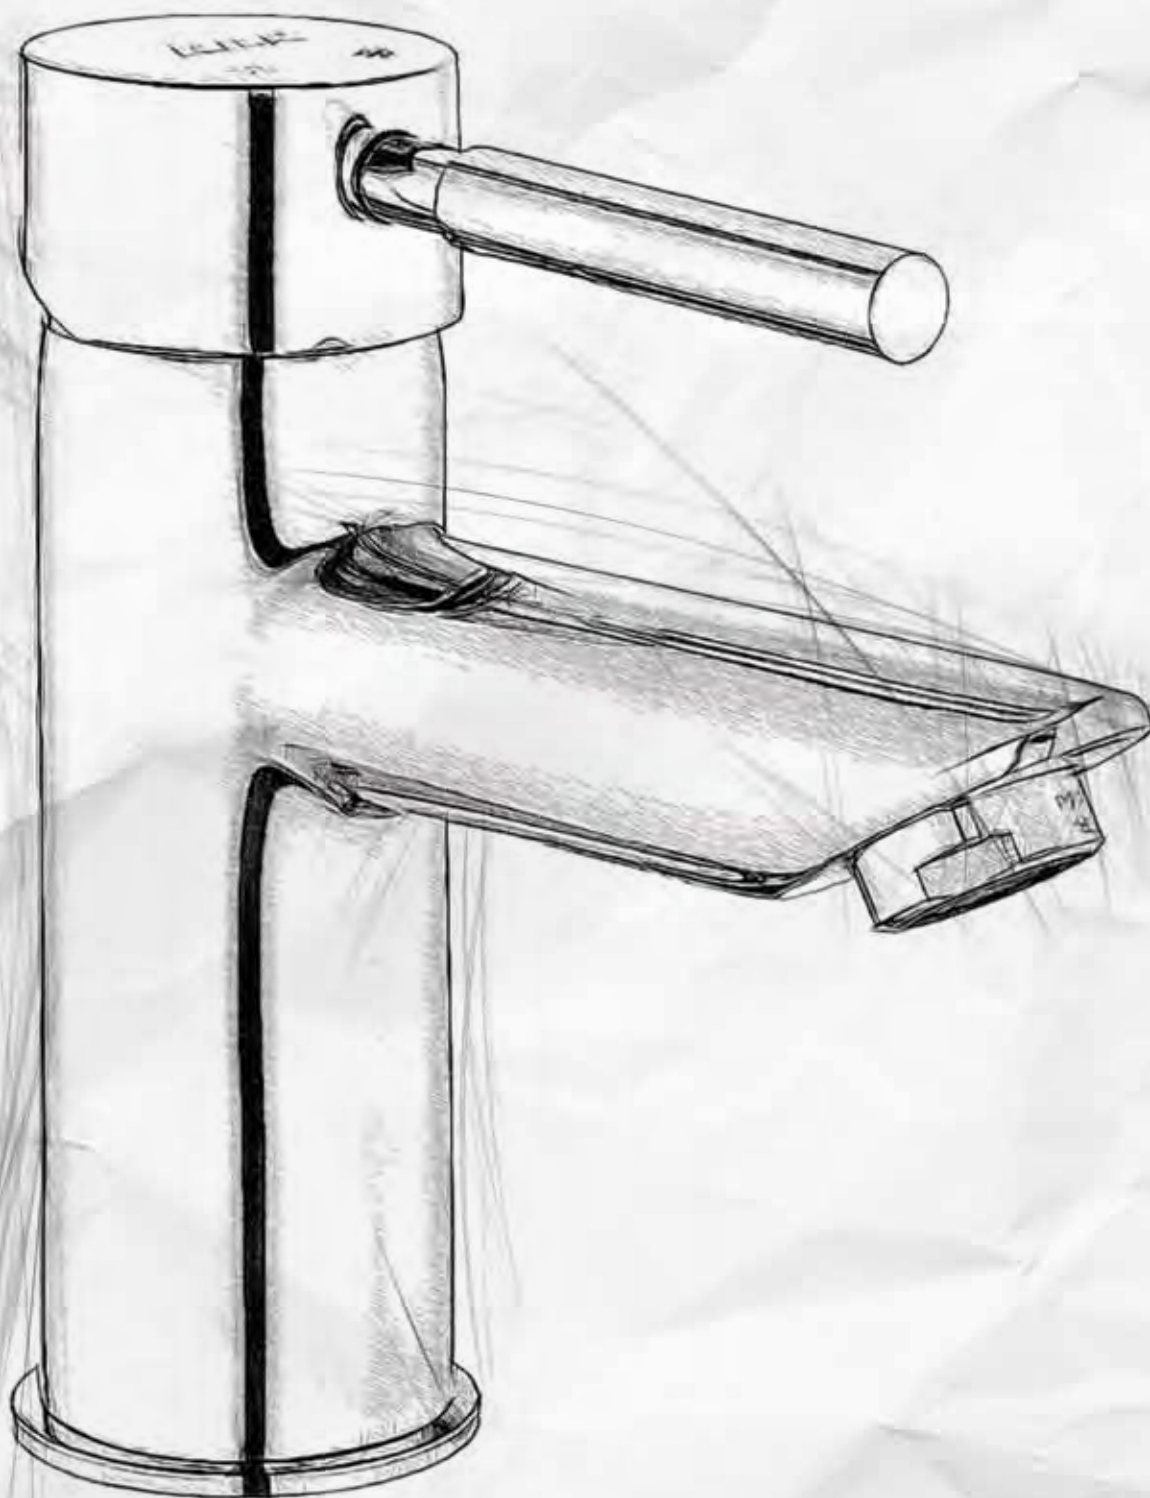

Fole

Jole Series that is offering a combination of comfort and stylish appearance with its simple and ergonomic structure makes every single bathroom and kitchen different due to its minimal lines.

Jole