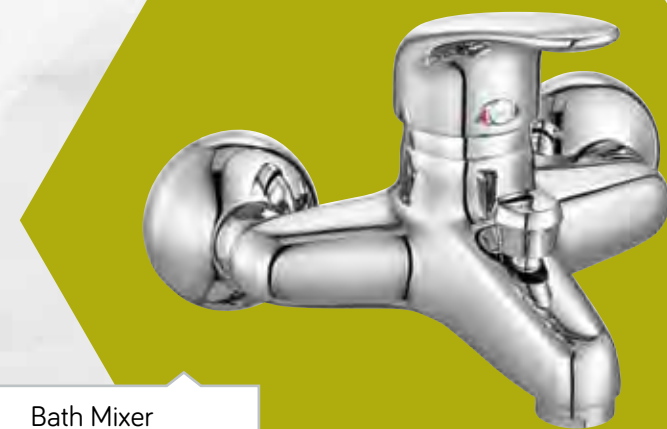

Basin Mixer
102108237EX